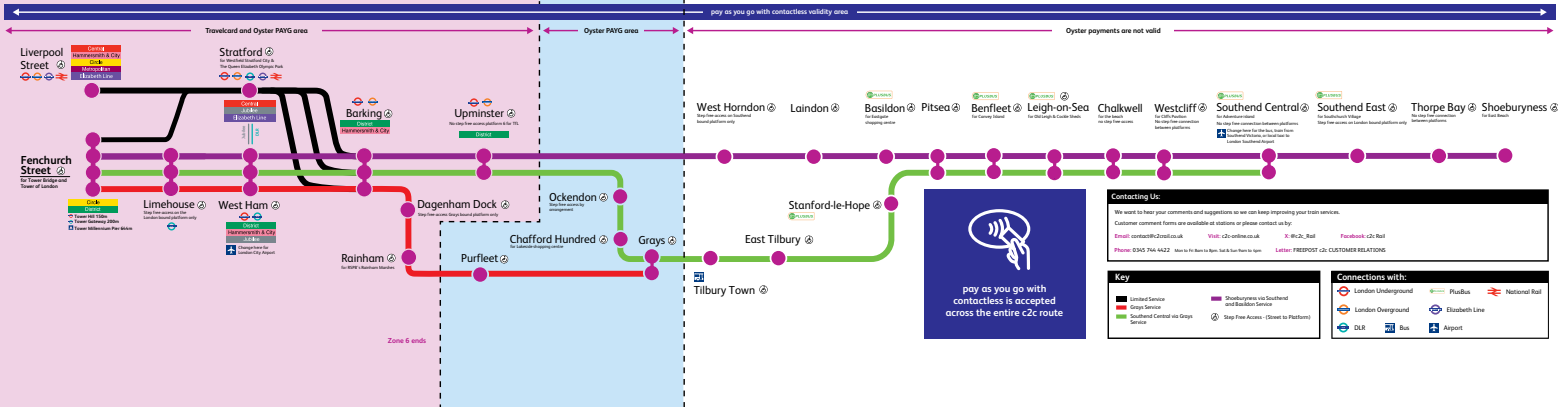

Doors may be closed up to 30 seconds prior to the advertised departure time.

*14:15 Liverpool Street to Shoeburyness departs Stratford at 14:22. Other services may start 1 or 2 minutes after the pattern.

London's Rail & Tube services

Key to lines and symbols

- Bakerloo
 - Central
 - Circle
 - District
 - Hammersmith & City
 - Jubilee
 - Metropolitan
 - Northern
 - Piccadilly
 - Victoria
 - Waterloo & City
 - DLR
 - Elizabeth line
 - London Overground
 - London Trams
 - London Cable Car
 - Special fares apply
 - - - c/c
 - Chiltern Railways
 - East Midlands Railway
 - Gatwick Express
 - Great Northern
 - Great Western Railway
 - Greater Anglia
 - Heathrow Express
 - London Northwestern Railway
 - South Western Railway
 - Southeastern
 - Southeastern high speed
 - Southern
 - Thameslink
- limited service**
- peak hours only
 - peak hours only
 - peak hours only
 - peak hours only
- Interchange stations**
- Interchange
 - Internal interchange
 - Under a 10 minute walk between stations
 - Airport
 - Bus transfer to Airport
 - River services interchange
 - Victoria Coach Station
 - Station in both fare zones
 - Outside fare zones, Oyster not valid
 - London Cable Car