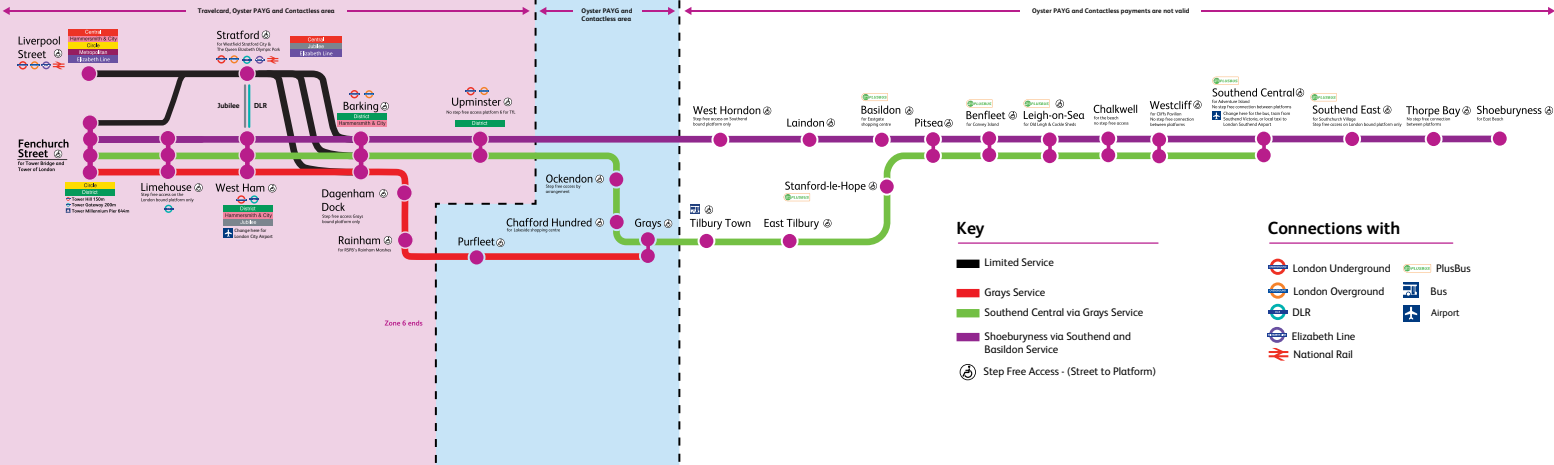

Doors may be closed up to 30 seconds prior to the advertised departure time.

*14:15 Liverpool Street to Shoeburyness departs Stratford at 14:22. Other services may start 1 or 2 minutes after the pattern.

London's Rail & Tube services

Key to lines and symbols

-  Bakerloo
-  Central
-  Circle
-  District
-  Hammersmith & City
-  Jubilee
-  Metropolitan
-  Northern
-  Piccadilly
-  Victoria
-  Waterloo & City
-  DLR
-  Elizabeth line
-  London Overground
-  London Trams
-  London Cable Car
-  Special fares apply
-  c2c
-  Chiltern Railways
-  East Midlands Railway
-  Great Western Railway
-  Greater Anglia
-  Heathrow Express
-  London Northwestern Railway
-  South Western Railway
-  Southeastern
-  Southeastern high speed
-  Southern
-  Thameslink
-  Interchange stations
-  Internal interchange
-  Under a 10 minute walk between stations
-  Airport
-  Bus transfer to Airport
-  River services interchange
-  Victoria Coach Station
-  Station in both fare zones
-  Outside fare zones, Oyster not valid
-  London Cable Car