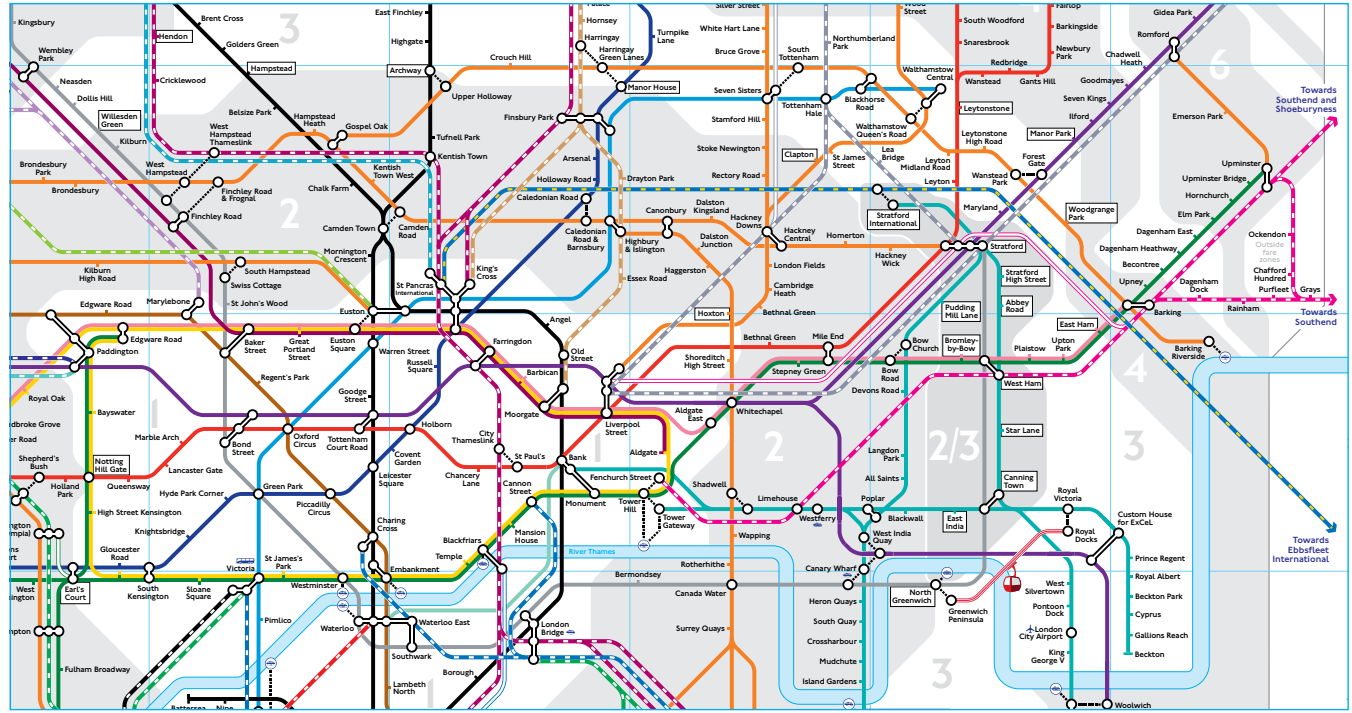

London's Rail & Tube services

Key to lines and symbols

- Bakerloo
- Central
- Circle
- District
- Hammersmith & City
- Jubilee
- Metropolitan
- Northern
- Piccadilly
- Victoria
- Waterloo & City
- DLR
- Elizabeth line
- London Overground
- London Trams
- London Cable Car
- Special fares apply
- c2c
- Chiltern Railways
- East Midlands Railway
- Great Western Railway
- Greater Anglia
- Heathrow Express
- London Northwestern Railway
- South Western Railway
- Southeastern
- Southeastern high speed
- Southern
- Thameslink
- Interchange stations
- Internal interchange
- Under a 10 minute walk between stations
- Airport
- Bus transfer to Airport
- River services interchange
- Victoria Coach Station
- Station in both fare zones
- Outside fare zones, Oyster not valid
- London Cable Car