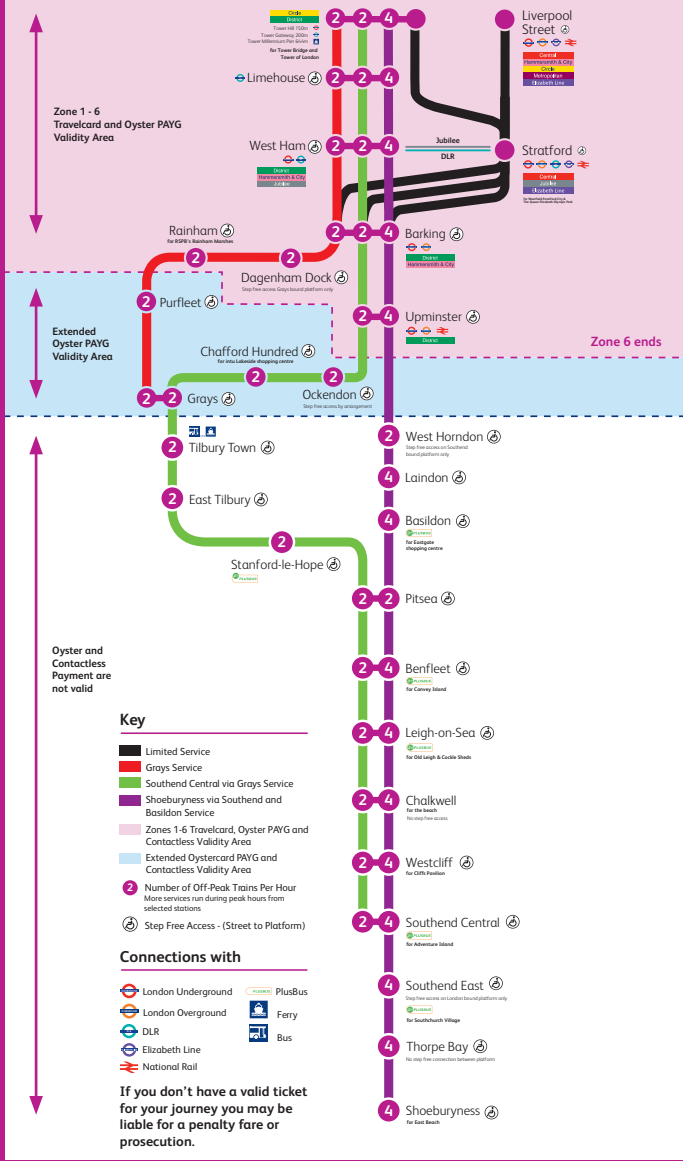

Fenchurch Street

We really want to hear your views to include them in future planning and as feedback to staff, so please do tell us what you think on any subject involving c2c.

Email
contact@c2crail.co.uk

Phone
0345 744 4422

Post
c2c Customer Relations, FREEPOST
ADM3968, Southend, SS1 1ZS

Twitter
@c2c_Rail

Facebook
c2c Rail