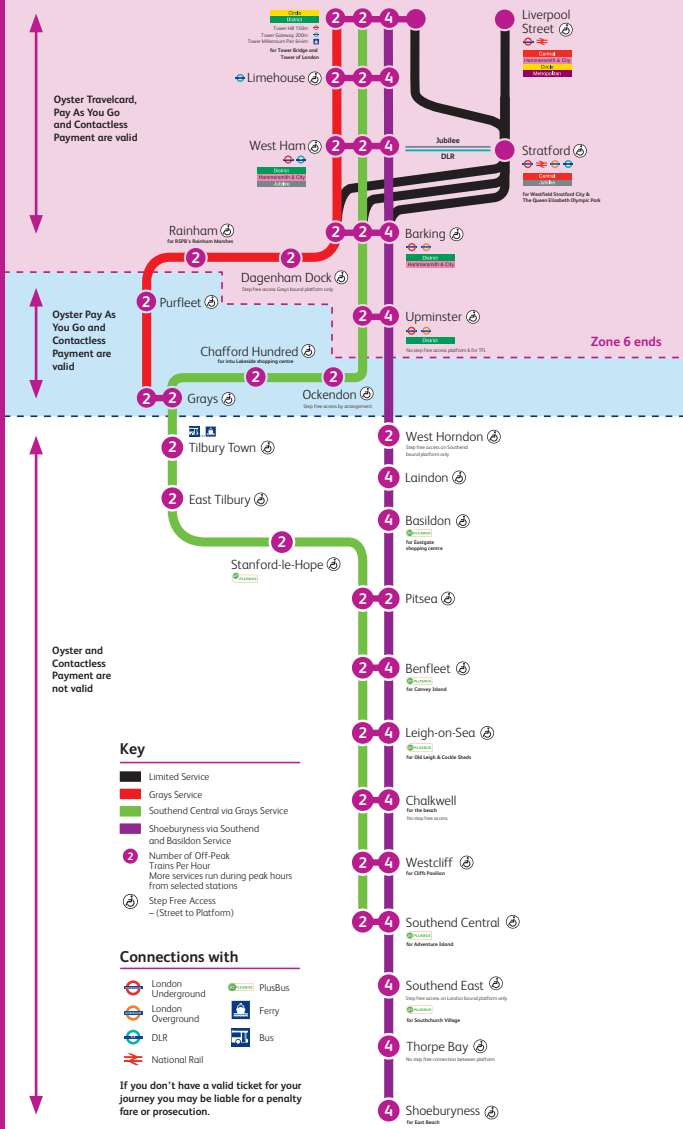

Fenchurch Street

We really want to hear your views to include them in future planning and as feedback to staff, so please do tell us what you think on any subject involving c2c.

Email
contact@c2crail.co.uk

Phone
0345 744 4422

Post
c2c Customer Relations, FREEPOST
ADM3968, Southend, SS1 1ZS

Twitter
@c2c_Rail

Facebook
c2c Rail